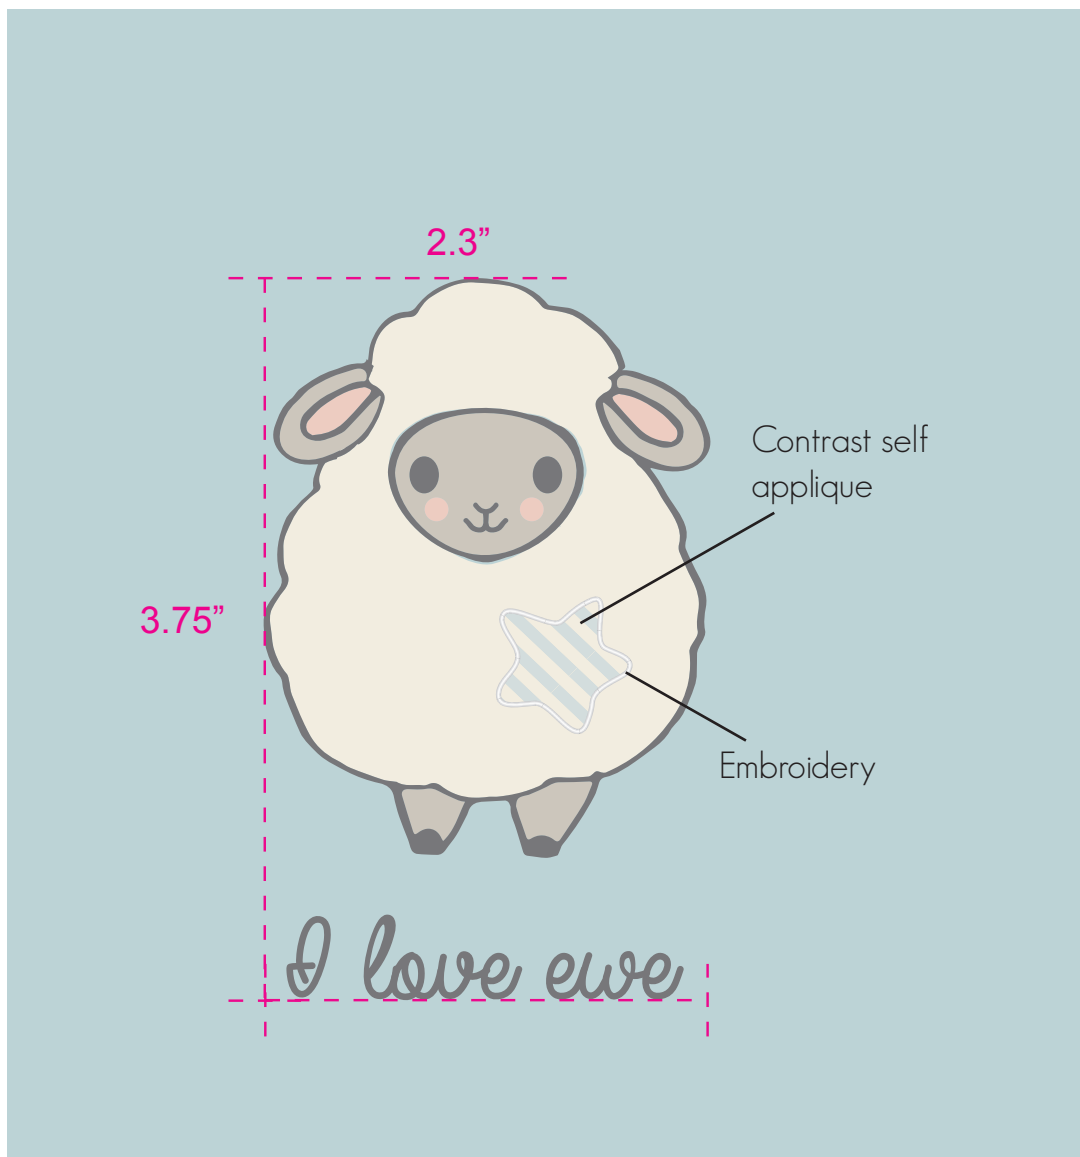

Details:

- * 100% Cotton Interlock GSM TBC
- * self binding along neckline and leg openings

OPTION 1

OPTION 2

MAIN BODY COLOUR:

PASTEL BLUE
12-4607 TCX

Screen print with applique

Applique

EMBROIDERY COLOUR:

EGRET
11-0103 TCX

APPLIQUE COLOURS:

EGRET
11-0103 TCX

PASTEL BLUE
12-4607 TCX

PRINT COLOURS:

PALE DOGWOOD
13-1404 TCX

EGRET
11-0103 TCX

MOONBEAM
13-0000 TCX

BRUSHED NICKEL
18-5102TCX

Boy Lamb All Over Print
ARTWORK IS ACTUAL SIZE

Screen print with water based ink

PRINT COLOUR:

PASTEL BLUE
12-4607 TCX

PALE DOGWOOD
13-1404 TCX

EGRET
11-0103 TCX